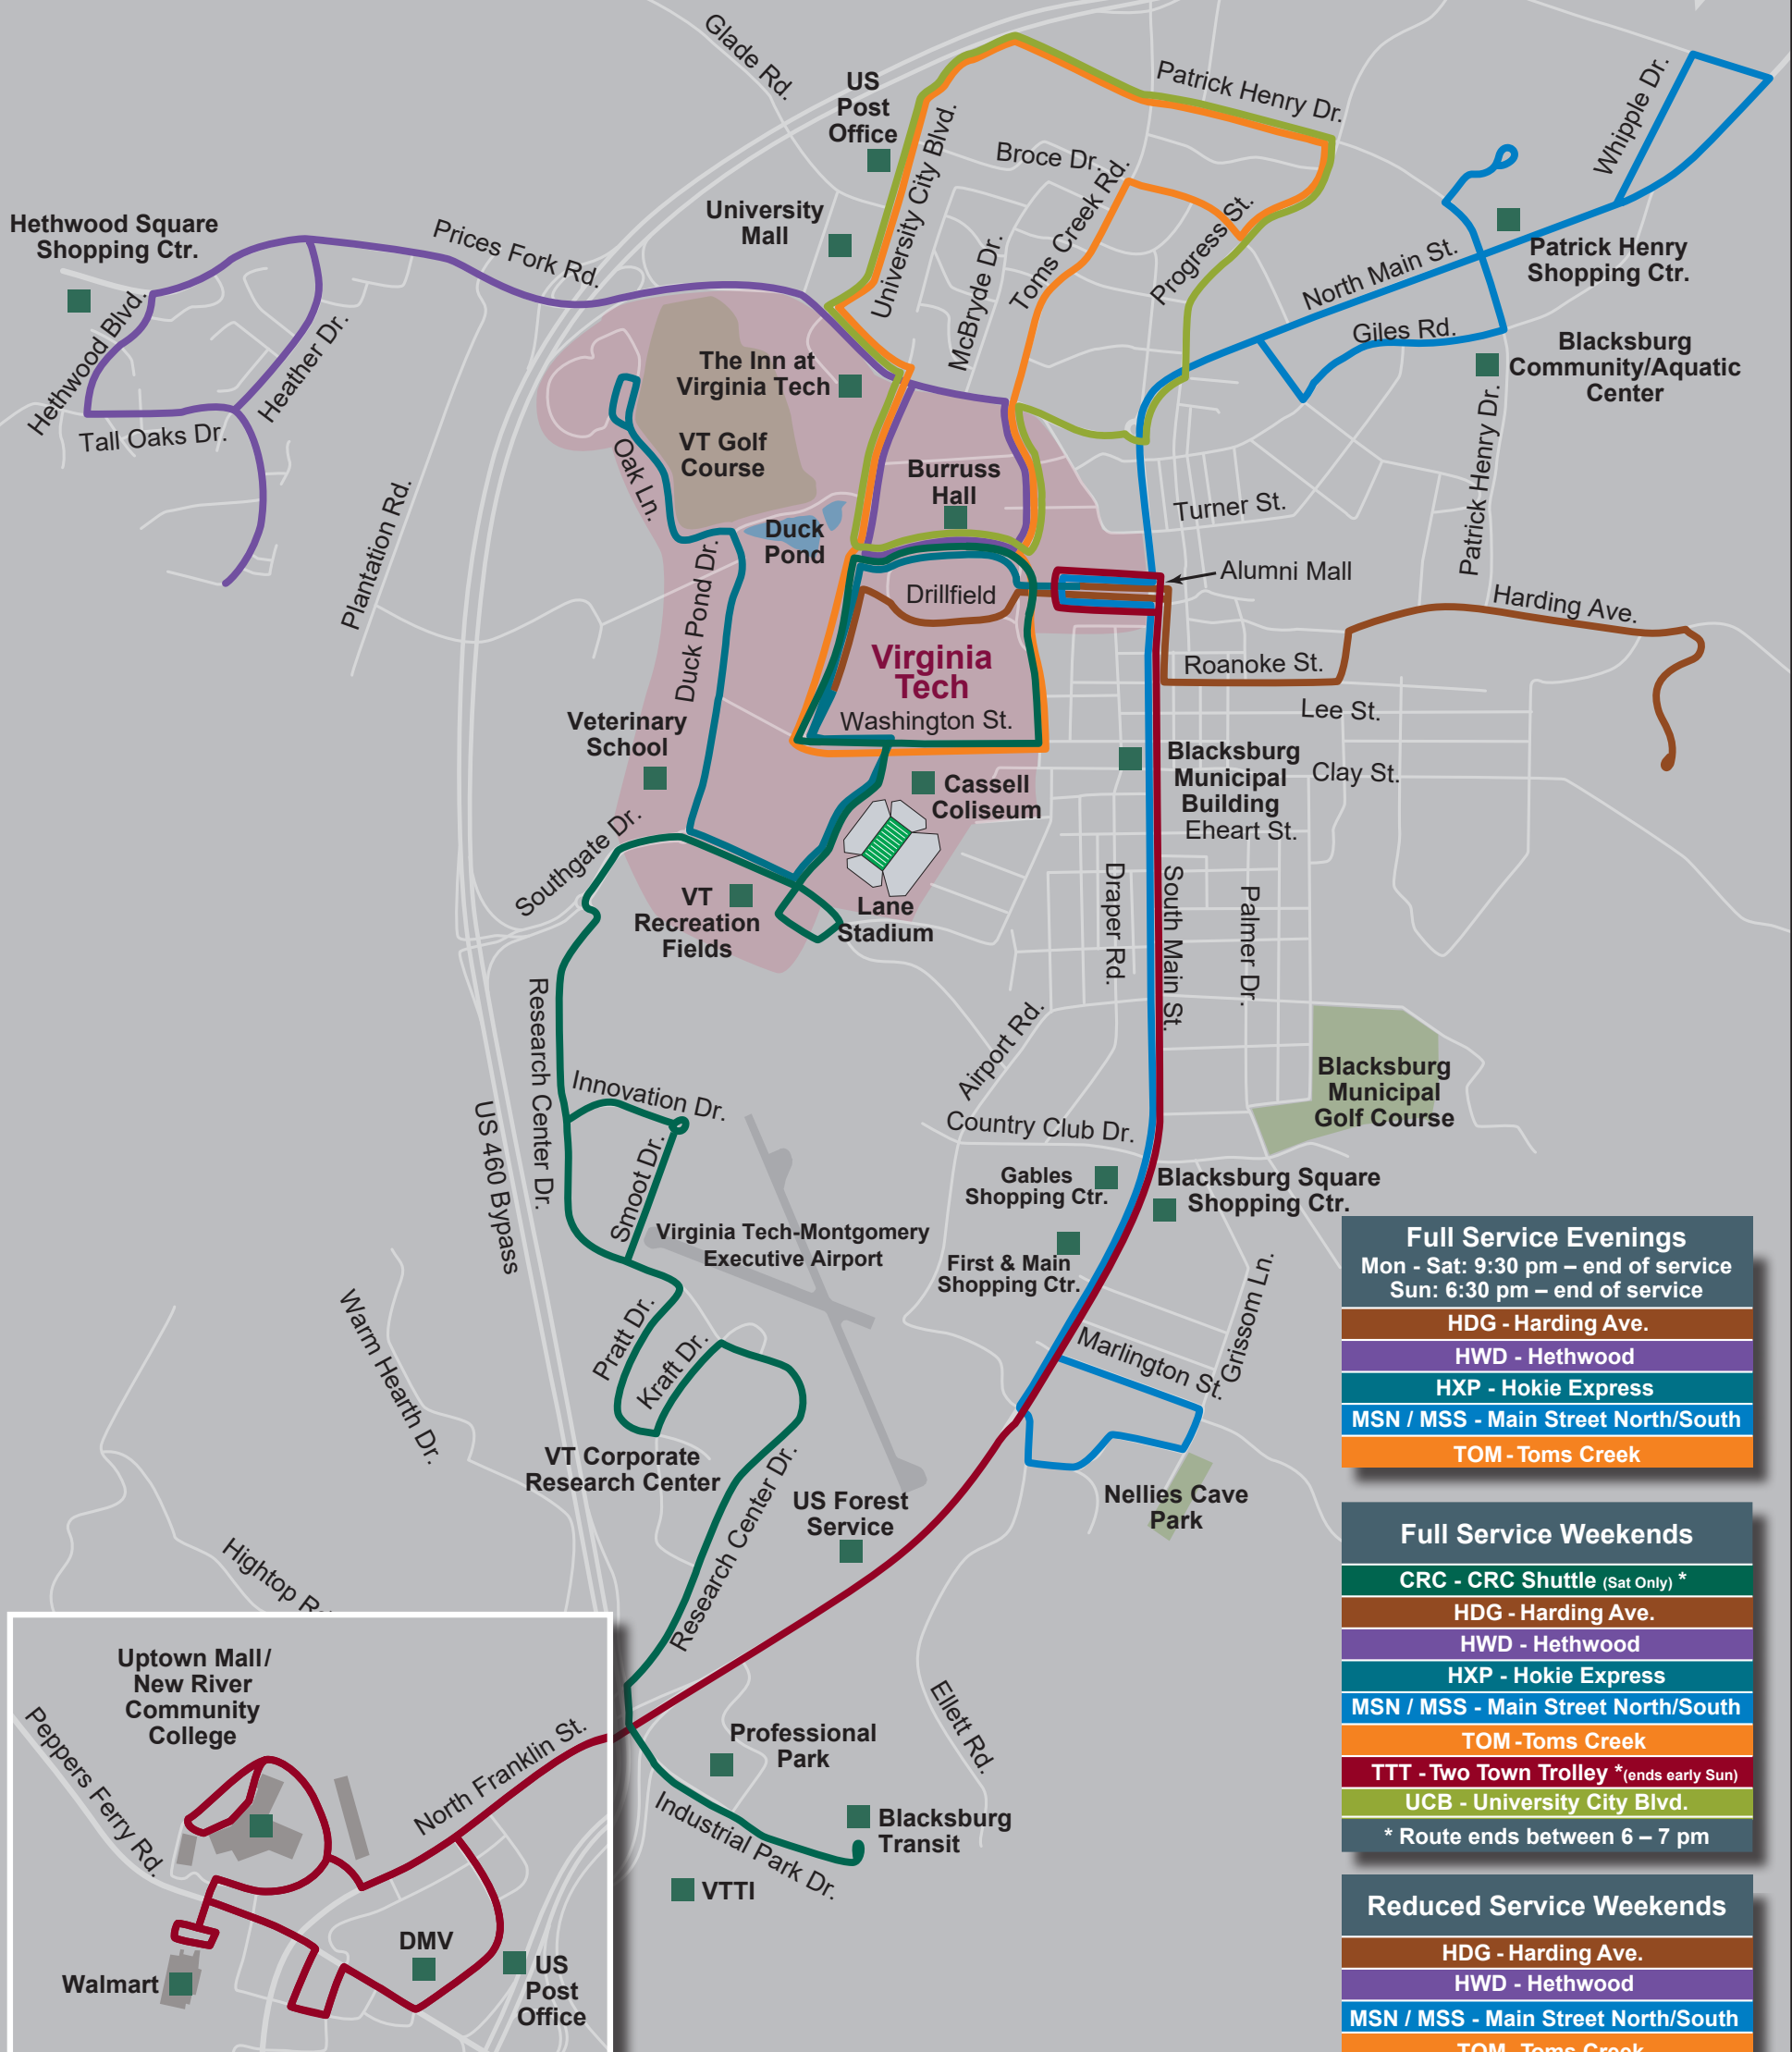

Evening and Weekend Routes

Full Service Evenings	
Mon - Sat:	9:30 pm – end of service
Sun:	6:30 pm – end of service
HDG - Harding Ave.	
HWD - Hethwood	
HXP - Hokie Express	
MSN / MSS - Main Street North/South	
TOM - Toms Creek	

Full Service Weekends	
CRC - CRC Shuttle	(Sat Only) *
HDG - Harding Ave.	
HWD - Hethwood	
HXP - Hokie Express	
MSN / MSS - Main Street North/South	
TOM - Toms Creek	
TTT - Two Town Trolley *	
UCB - University City Blvd.	
* Route ends between 6 – 7 pm	

Reduced Service Weekends	
HDG - Harding Ave.	
HWD - Hethwood	
MSN / MSS - Main Street North/South	
TOM - Toms Creek	
TTT - Two Town Trolley *	
* Route ends between 6 – 7 pm	

See individual routes for additional information.