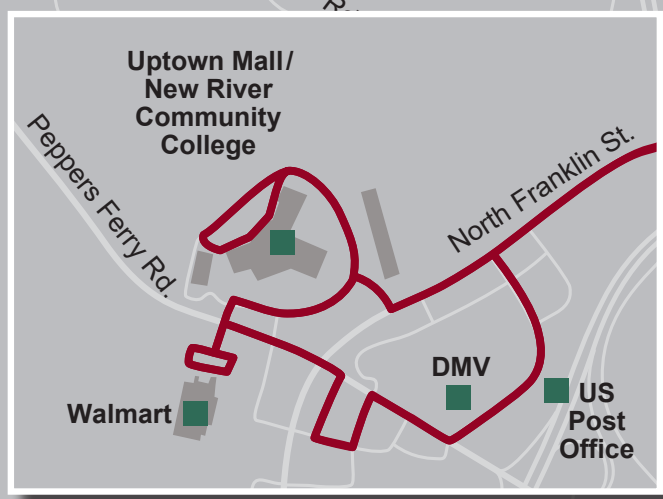

Evening and Weekend Routes

Full Service Evenings	
Mon - Sat:	9:30 pm – end of service
Sun:	6:30 pm – end of service
HDG - Harding Ave.	
HWD - Hethwood	
HXP - Hokie Express	
MSN / MSS - Main Street North/South	
TOM - Toms Creek	

Full Service Weekends	
CRC - CRC Shuttle	(Sat Only) *
HDG - Harding Ave.	
HWD - Hethwood	
HXP - Hokie Express	
MSN / MSS - Main Street North/South	
TOM - Toms Creek	
TTT - Two Town Trolley *	
UCB - University City Blvd.	
* Route ends between 6 – 7 pm	

Reduced Service Weekends	
HDG - Harding Ave.	
HWD - Hethwood	
MSN / MSS - Main Street North/South	
TOM - Toms Creek	
TTT - Two Town Trolley *	
* Route ends between 6 – 7 pm	

See individual routes for additional information.